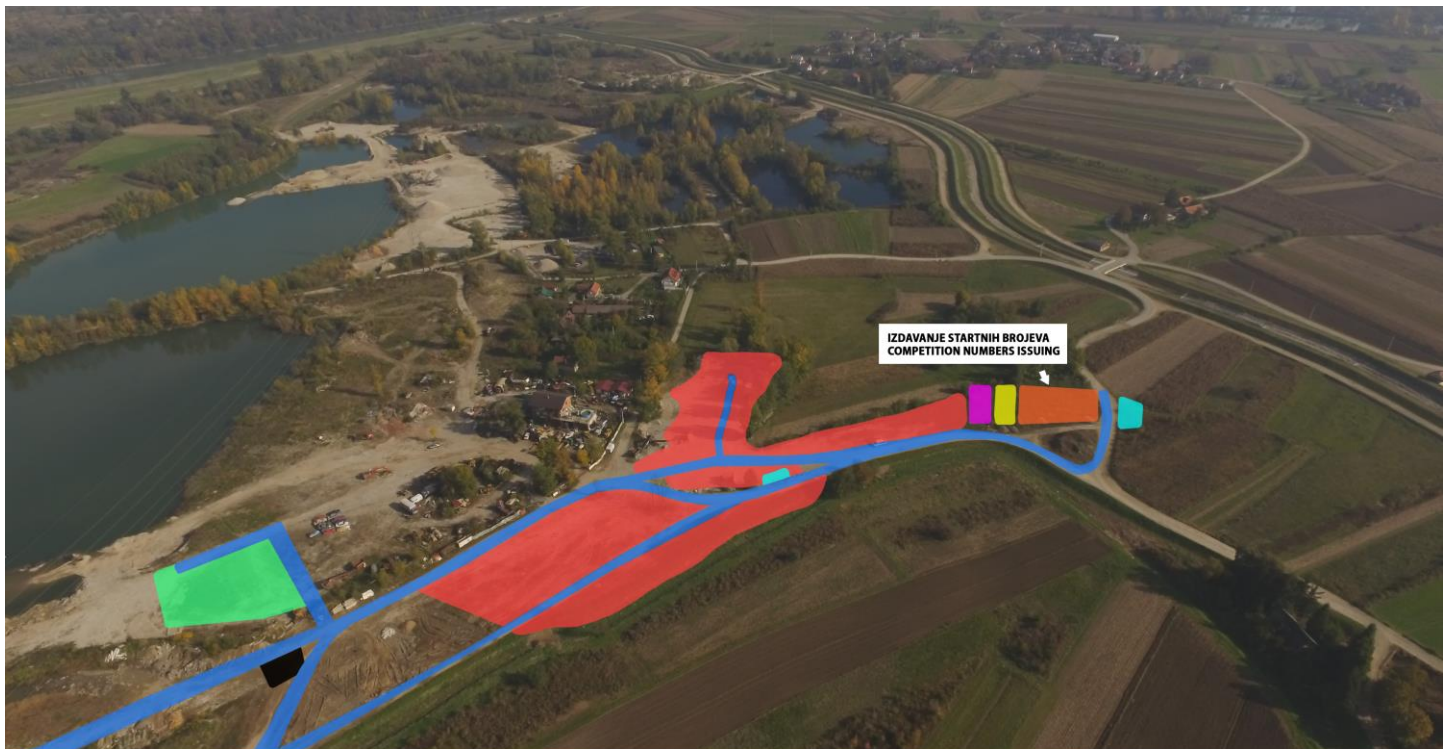

ISSUING OF COMPETITION NUMBERS AND MATERIALS

Place: Catering facility - Service Park Gravel pits Savršćak
GPS [45°50.140N 15°44.755E](https://www.google.com/maps/place/45°50.140'N+15°44.755'E)

Time: 25 November 2022 from 16:00 to 19:00 & 26 November 2022 from 08:00 till 11:30.